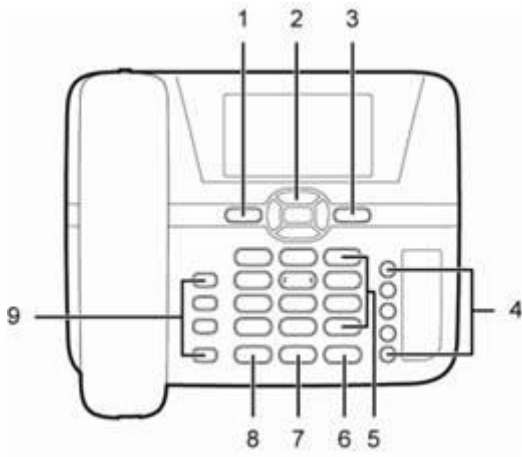

Speed dial – F610

For F610 there are two kind of speed dial:

1. Long press the number pad (5)
2. Press the speed dial key on the right of phone front (4).

For the first speed dial, please long-press the number key, then press “OK” button to choose a number from your phone book list. In the future if you long press this number, it will call the number you set.